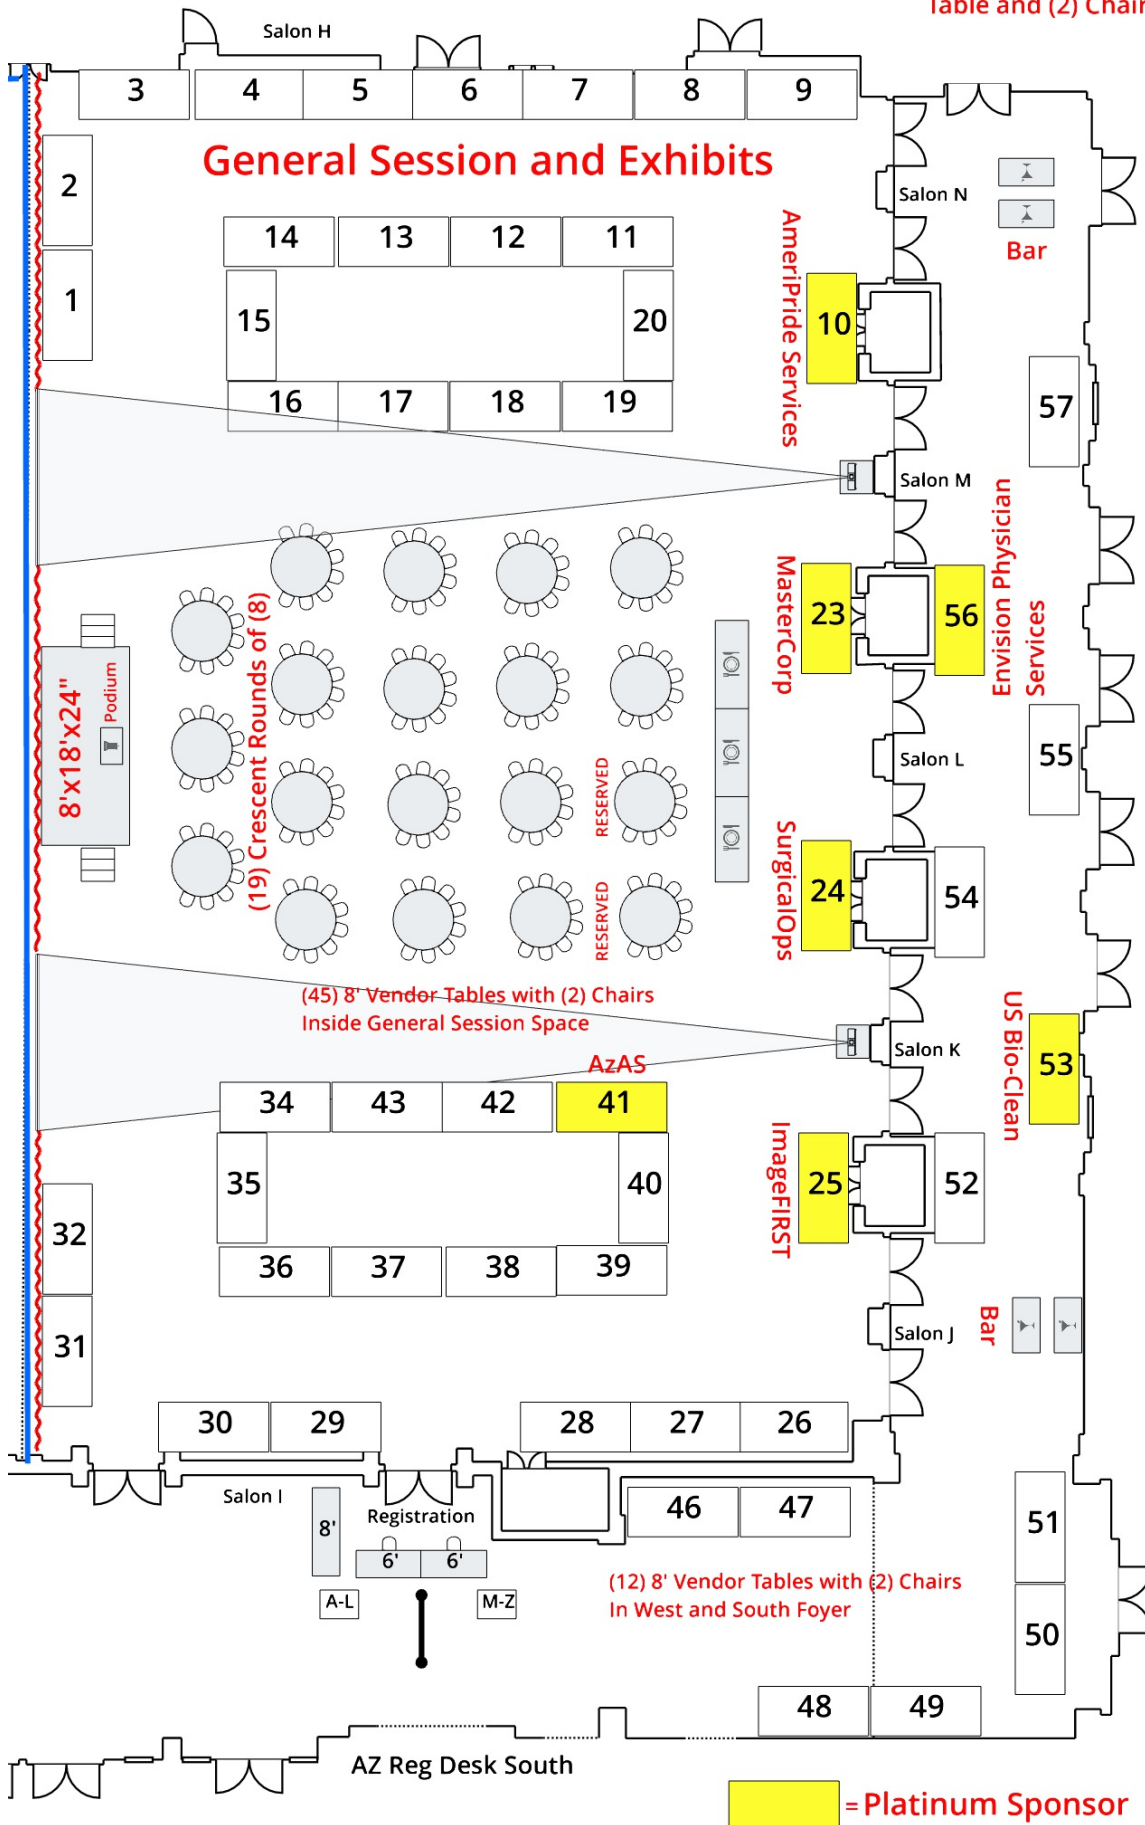

10' x 54" Area for
= Exhibitors with (1) 8'
Table and (2) Chairs

5 Feet